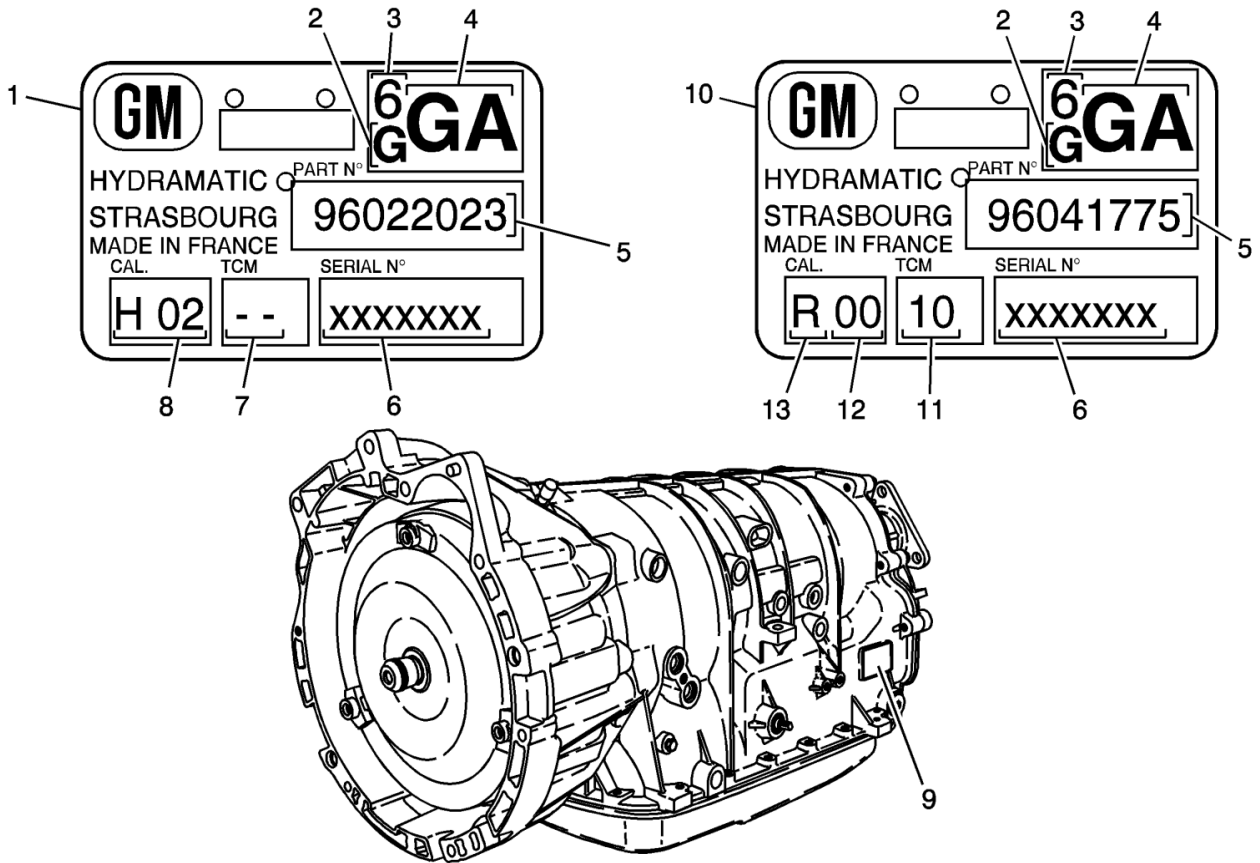

2004 - 2009 Cadillac XLR: 5L50-E Transmission Identification and VIN Derivative Location

**Transmission ID and VIN Derivative Location
(5L40-E/5L50-E)**

- (1)
- (2)

Production or Service New
 Transmission Family– G for 5L40 and

- (2) Z for 5L50
Transmission Family– G for 5L40 and
Z for 5L50
- (3) Model Year 6 = 2006
- (3) Model Year 6 = 2006
- (4) Alpha Code
- (4) Alpha Code
- (5) Part Number
- (5) Part Number
- (6) Serial Number
- (6) Serial Number
- (7) Empty
- (8) Calibration Code
- (9) ID Tag Location
- (10) Remanufactured
- (11) Remanufactured Date– Week
- (12) Remanufactured Date– Year
- (13) R = Remanufactured

Online URL:

<https://www.xlr-net.com/knowledgebase/article/2004-2009-cadillac-xlr-5l50-e-transmission-identification-and-vin-derivative-location-17.html>